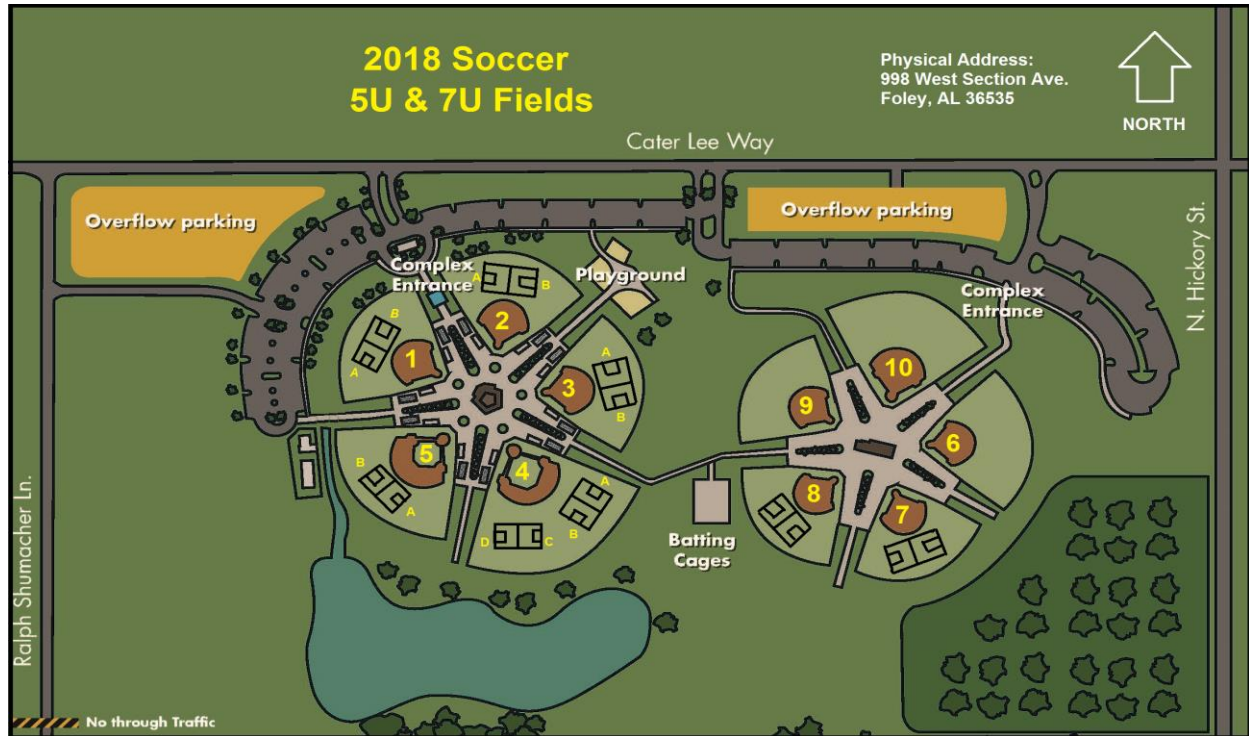

2018 7U COED SOCCER

Field Locations

FSC Fields - Located at Foley Sports Complex Ballfields
1250 Cater Lee Way Foley, AL 36535

St. Patrick & Central Christian Schools - Games Located at Garrett Park
22400 Palmer St. Robertsdale, AL 36567

There will be NO makeups in the event of rainouts or other cancellations.

TEAM LEGEND

- **Michelle Watts:** Snook Christian Academy Eagles - **Billy Marshall:** LuLu's Landsharks
- **Juan Dominguez:** Dr. Morrarr Family Practice Vipers - **Eric Jackson:** Animal Medical Center Terriers
- **Avery Forrest:** Southern Chevrolet Hot Shots - **Tiffany Harmon:** South Shore Marine Construction Cobras
- **Amelia Casey:** Surf's Up Dolphins - **Judson Ashley:** Flamingo's Grill - **June Brewer:** MAYHEM
- **Tyler Arthur:** Beverly's Heating & Air Conditioning Rattlers - **Kayla Gilbert:** tsi Raptors
- **Shannon James:** Riviera Dental Care Marlins - **John Phillips:** Edward Jones Thunder
- **Noel Smeraglia:** St. Patrick's School - **Central Christian School:** 7U Team

Online league schedules can be found at www.FoleyRecreation.com